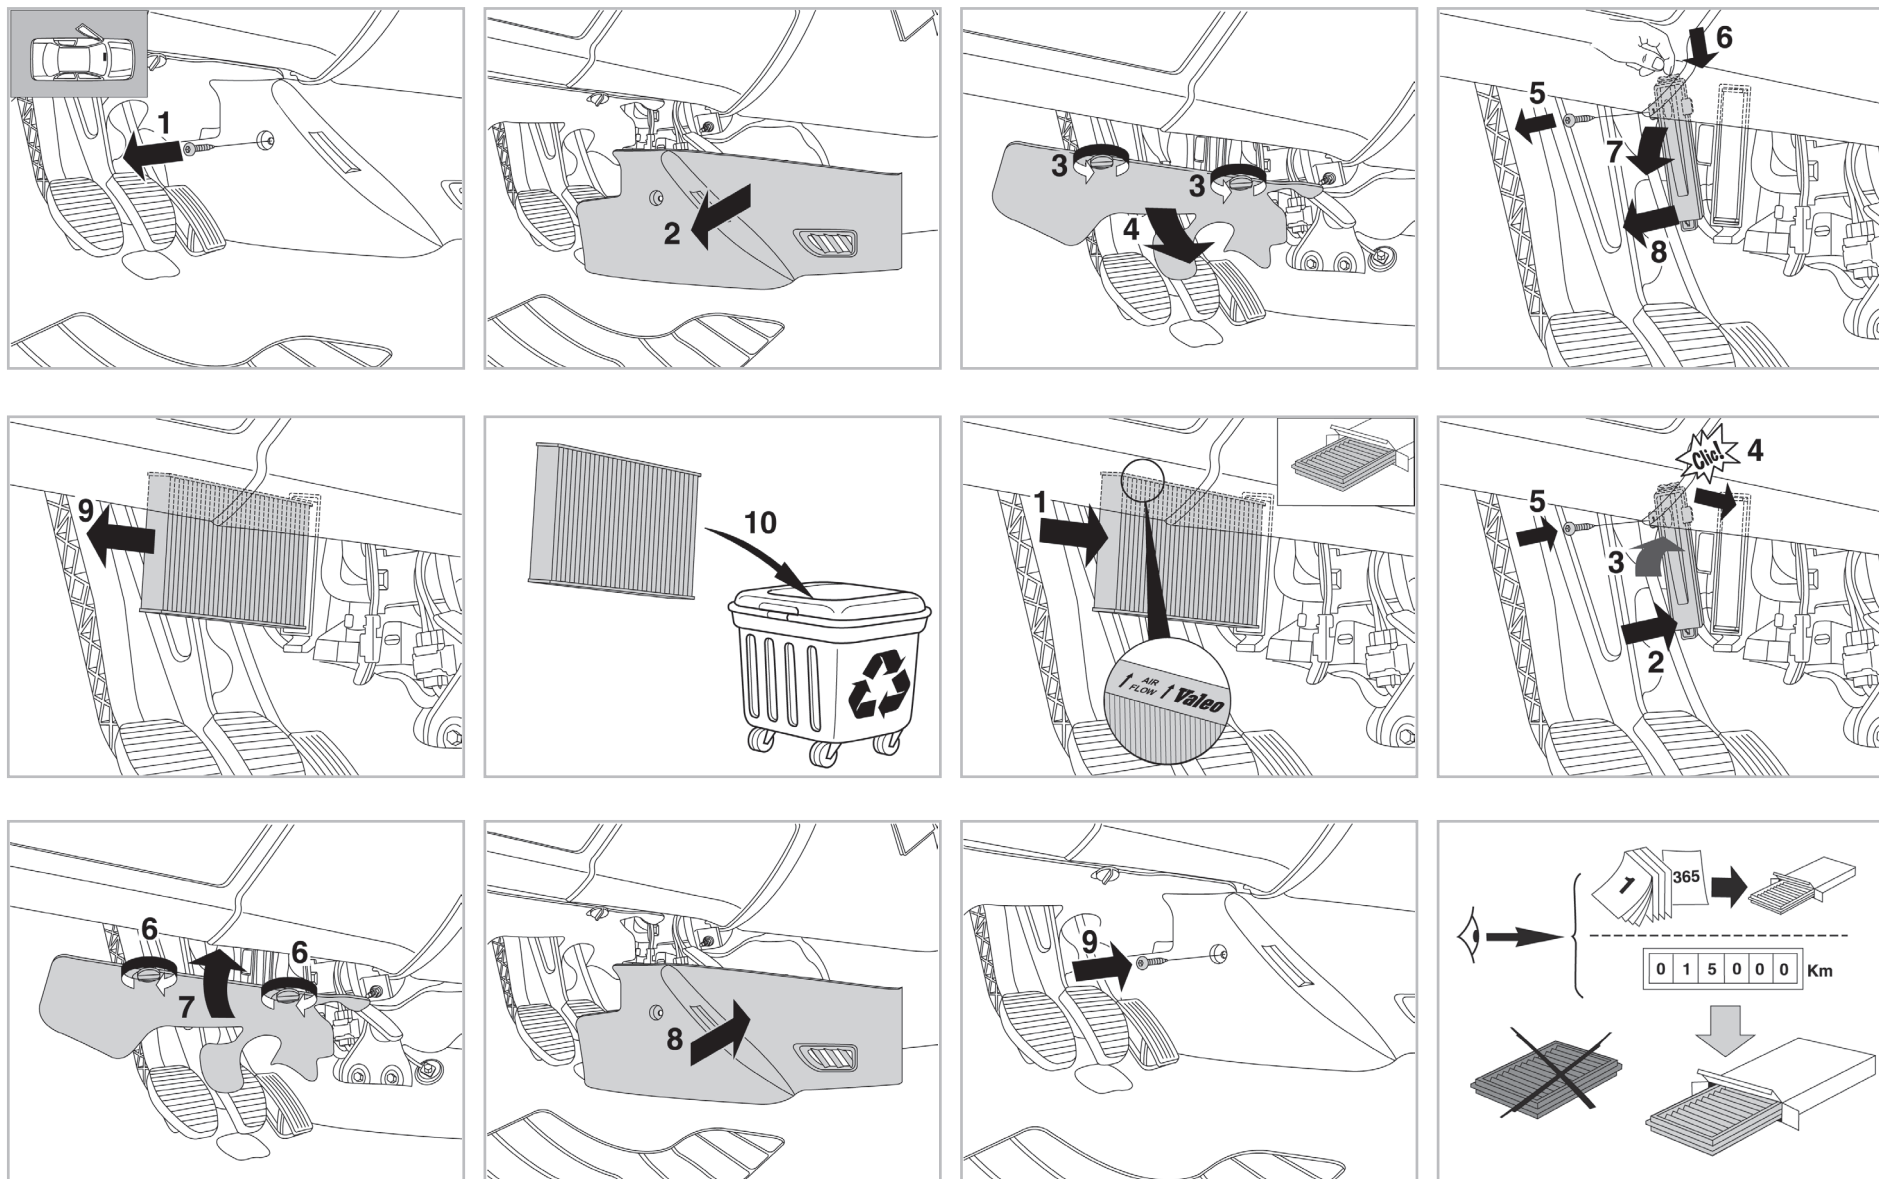

COMFORT

particle filter

715570

FH445

PA

WANT TO KNOW MORE?

www.valeo-techassist.com

FOR
CITROËN
PEUGEOT

C5 A/C A+ (09/04 > 04/08) / **C6 A/C+** (10/05 > 03/08)
407 A/C+ (04/04 > 03/08) / **407 COUPÉ A/C+** (10/05 >)

Valeo Service - Société par Actions Simplifiée - Capital de 12 900 000 € - 70, rue Playel, 93285 Saint-Denis Cedex - France - B 306 486 408 RCS Bobigny